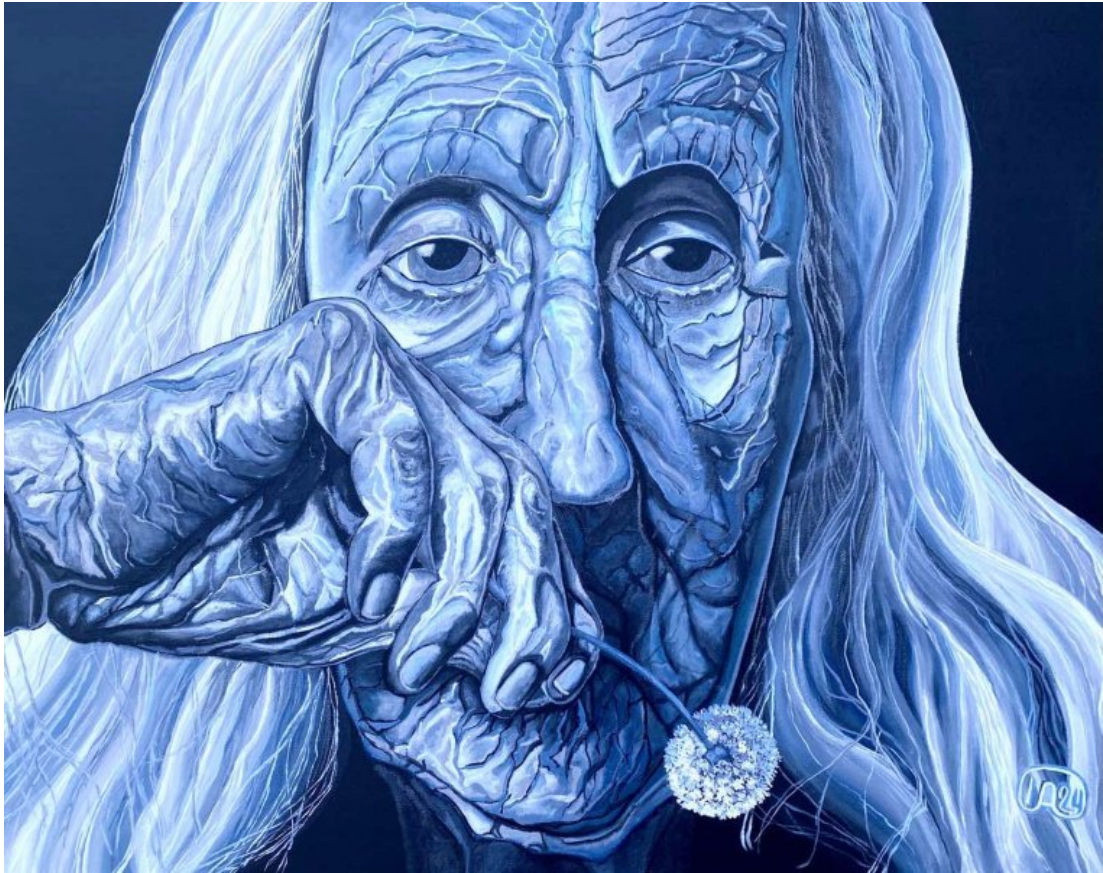

AURÉLIE FERRARA
Enchantement, 2022

Graphite
50 x 70 cm (h x w)

AURÉLIE FERRARA
Au Delice, 2024
Graphite
40 x 30 cm (h x w)

IRYNA AKIMOVA
Understanding, 2025
Acrylic on canvas
70 x 70 cm (h x w)

IRYNA AKIMOVA
Look Into Yourself, 2024
Acrylic on canvas
80 x 100 cm (h x w)