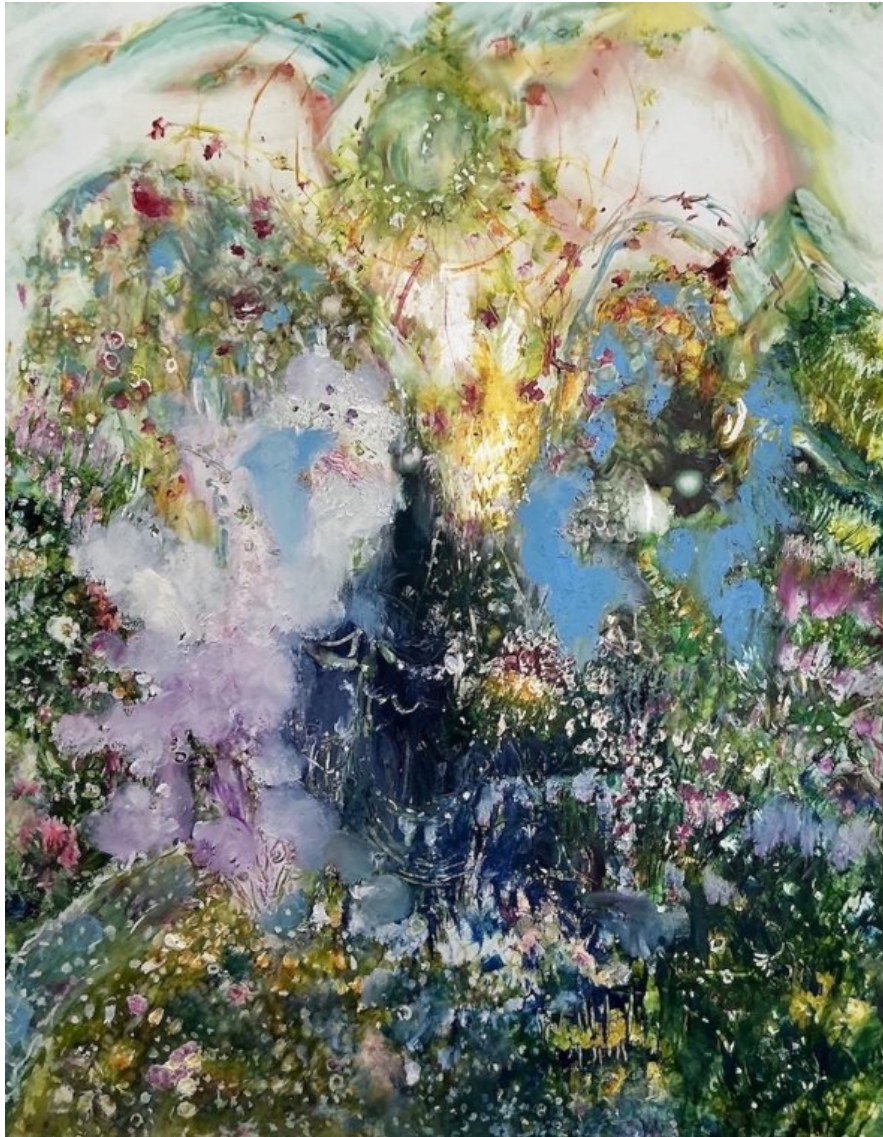

CINDY RUSKIN
A Scarlet Gown, 2025
Mixed media on paper
8 x 10 in (h x w)

CINDY RUSKIN
The Heartbeat of the Universe, 2025
Mixed media on paper
10.3 x 8 in (h x w)