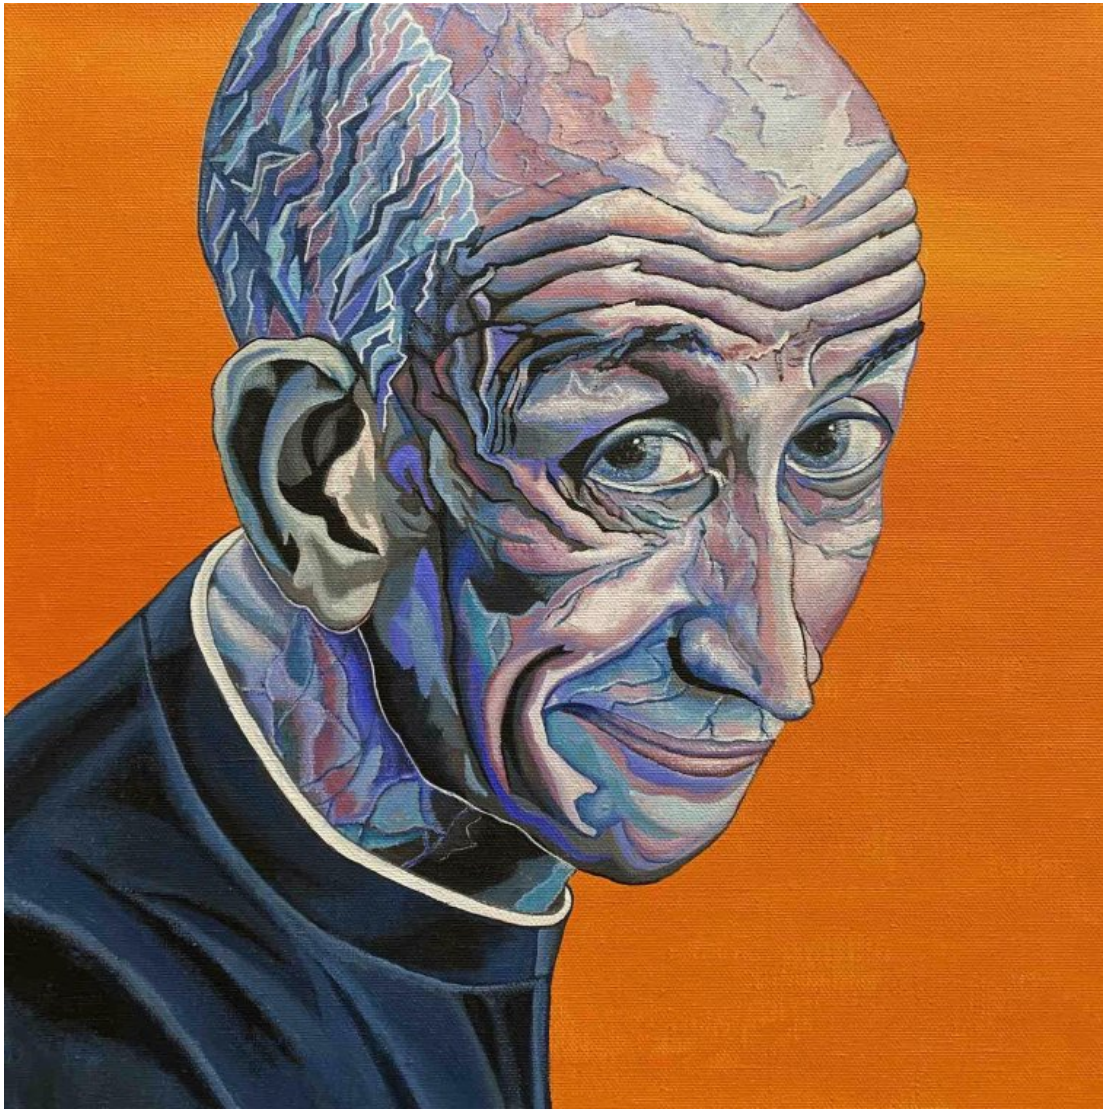

IRYNA AKIMOVA
Understanding, 2025
Acrylic on canvas
70 x 70 cm (h x w)